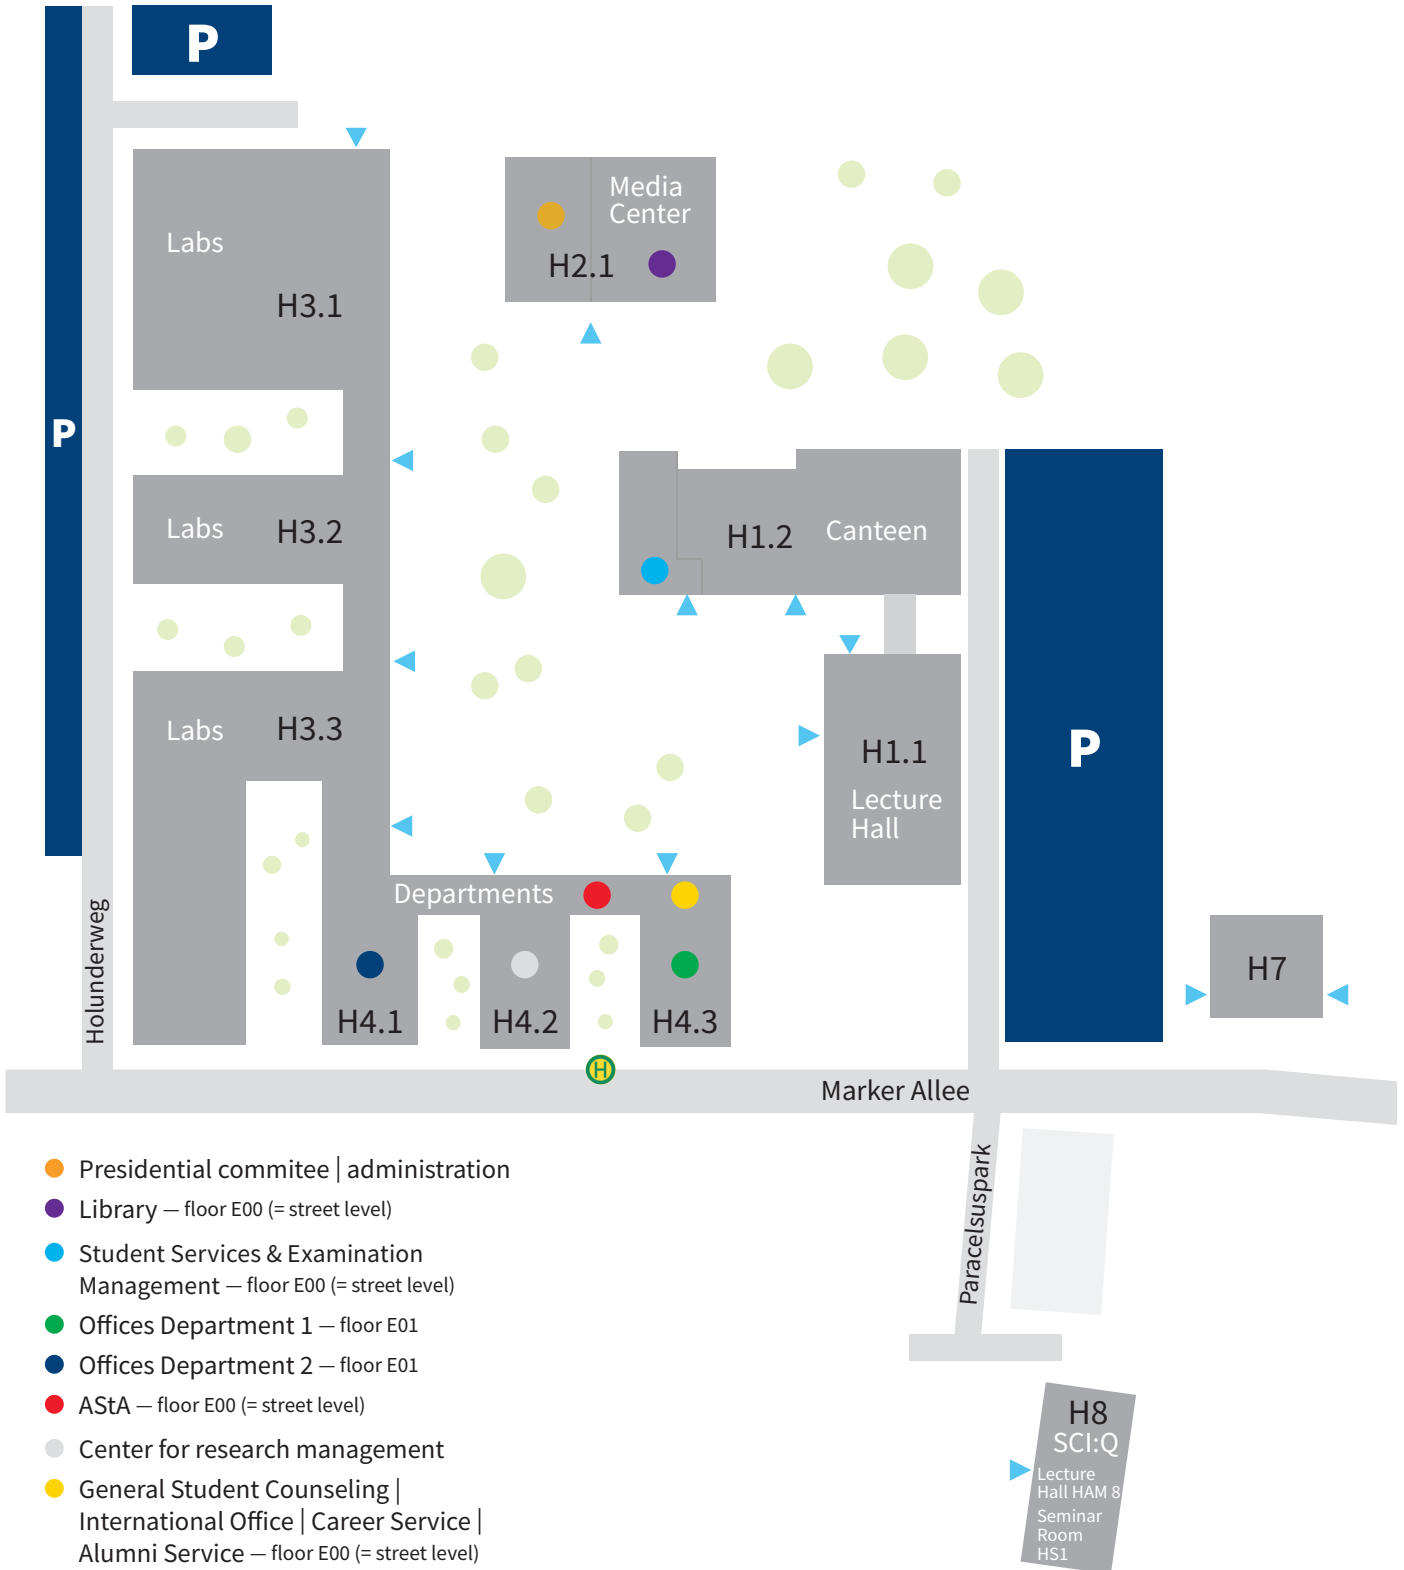

Visiting address: Marker Allee 76-78 | 59063 Hamm

BUS CONNECTION: from central train station Hamm (Westf) to stop Hochschule Hamm-Lippstadt appx. 10 min. | BUS ROUTES: 5, 6, 13